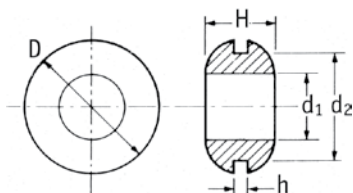

Metric Hole Grommet

Specifications:

- Material: See Table
- Color: Black

Features:

- Protects wires, cables, tubing, and hoses
- Installs instantly by simply snapping into hole
- Excellent adhesion, designed to fit standard sheet metal holes
- EPDM is a heat resistant material for use in extreme temperature environments: -40° - 257°F